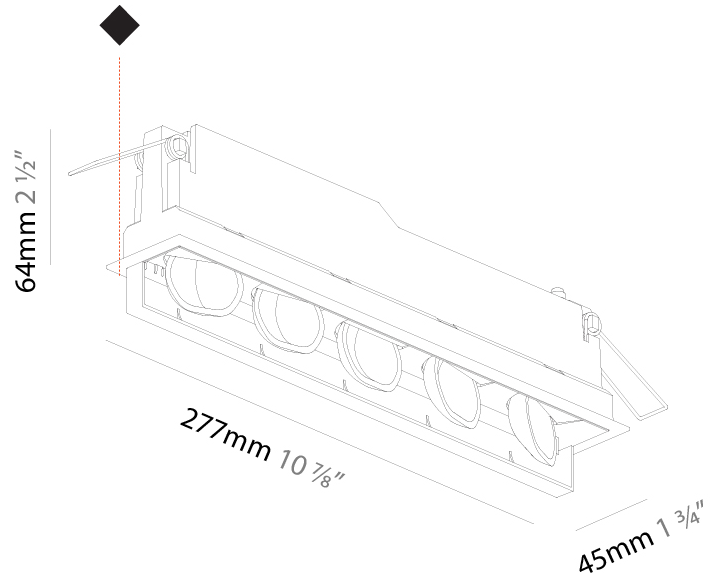

GENERAL

Series: Magiq Wallwash
Brand: Prolicht
Division: Architectural
Mounting Type: Recessed
Mounting Location: Ceiling
Subcategory: Wallwash

PHYSICAL

Shape: Rectangle
Length (mm): 277
Length (in): 10 ⁷/₈
Width (mm): 45
Width (in): 1 ³/₄
Height (mm): 64
Height (in): 2 ¹/₂
Min. Recessing Depth (mm): 100
Min. Recessing Depth (in): 3 ¹⁵/₁₆
Light Distribution: Asymmetric
Fixture Finish: SSR / BKV / CWI / CRY / HAB / UFT / ITA / RUA / FTG / MYG / LOD / PUS / FRO / FUP / KIA / POP / BLS / SPG / MEY / GOH / GUM / CHC / COM / ABZ / JAG / OBR / MOS / ROR
Holder Finish: WHI / BLK
Fixture Material: Aluminum Die Cast
Cut-out Measurements: 270mm / 10 5/8" x 38mm / 1 1/2"

ELECTRICAL

Lamp Type: LED (Zhaga Standard)
Input Wattage (W): 31.4
Total Output Wattage (W): 25.9
Dimming: Tri-Mode (Non-Dimming and Phase Dimming (120Vac only) and 0-10V Dimming)
Driver Included: No
Driver Location: Remote
Driver Type: Constant Current - Universal
Driver Class: Class 1
Input Voltage (V): 120 - 277
Constant Current (MA): 500

LED

Number of LEDs: 5
Color Temperature (°K): 2700 / 3000 / 3500 / 4000
Max. Delivered Lumen (lm): 2145 / 2339 / 2145 / 2443
Nominal Lumen (lm): 2375 / 2590 / 2375 / 2705
CRI: >90 CRI
Efficiency (%): 82.3
Lamp Life (hrs): 50000

OPTICAL

RATINGS AND CERTIFICATIONS

Certified By: CSA Certified to UL and CSA Standards
IP rating: IP20

100mm
3 ¹⁵/₁₆"

5 - 30 mm
³/₁₆" - 1 ³/₁₆"

270mm x 38mm
10 ⁵/₈" x 1 ¹/₂"