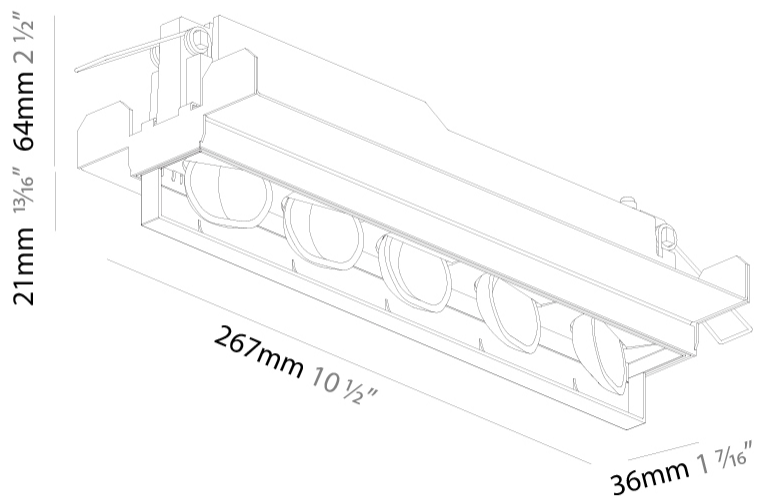

GENERAL

Series: Magiq Wallwash
 Brand: Prolicht
 Division: Architectural
 Mounting Type: Trimless
 Mounting Location: Ceiling
 Subcategory: Wallwash

PHYSICAL

Shape: Rectangle
 Length (mm): 267
 Length (in): 10 1/2
 Width (mm): 36
 Width (in): 1 7/16
 Height (mm): 64
 Height (in): 2 1/2
 Ceiling Thickness (mm): 12.5
 Ceiling Thickness (in): 1/2
 Min. Recessing Depth (mm): 100
 Min. Recessing Depth (in): 3 15/16
 Light Distribution: Asymmetric
 Weight (kg): 0.943
 Weight (lbs): 2.08
 Holder Finish: WHI / BLK
 Fixture Material: Aluminum Die Cast
 Cut-out Measurements: 273mm / 10 3/4" x 42mm / 1 5/8"
 Upon Request: Unique Ceiling Thickness

OPTICAL

Reflector: Asymmetric
 Upon Request: Special Beam Angles

RATINGS AND CERTIFICATIONS

Certified By: CSA Certified to UL and CSA Standards
 IP rating: IP20

100mm
3 15/16"

12 1/2 mm
1/2"

270mm x 38mm
10 5/16" x 1 1/2"